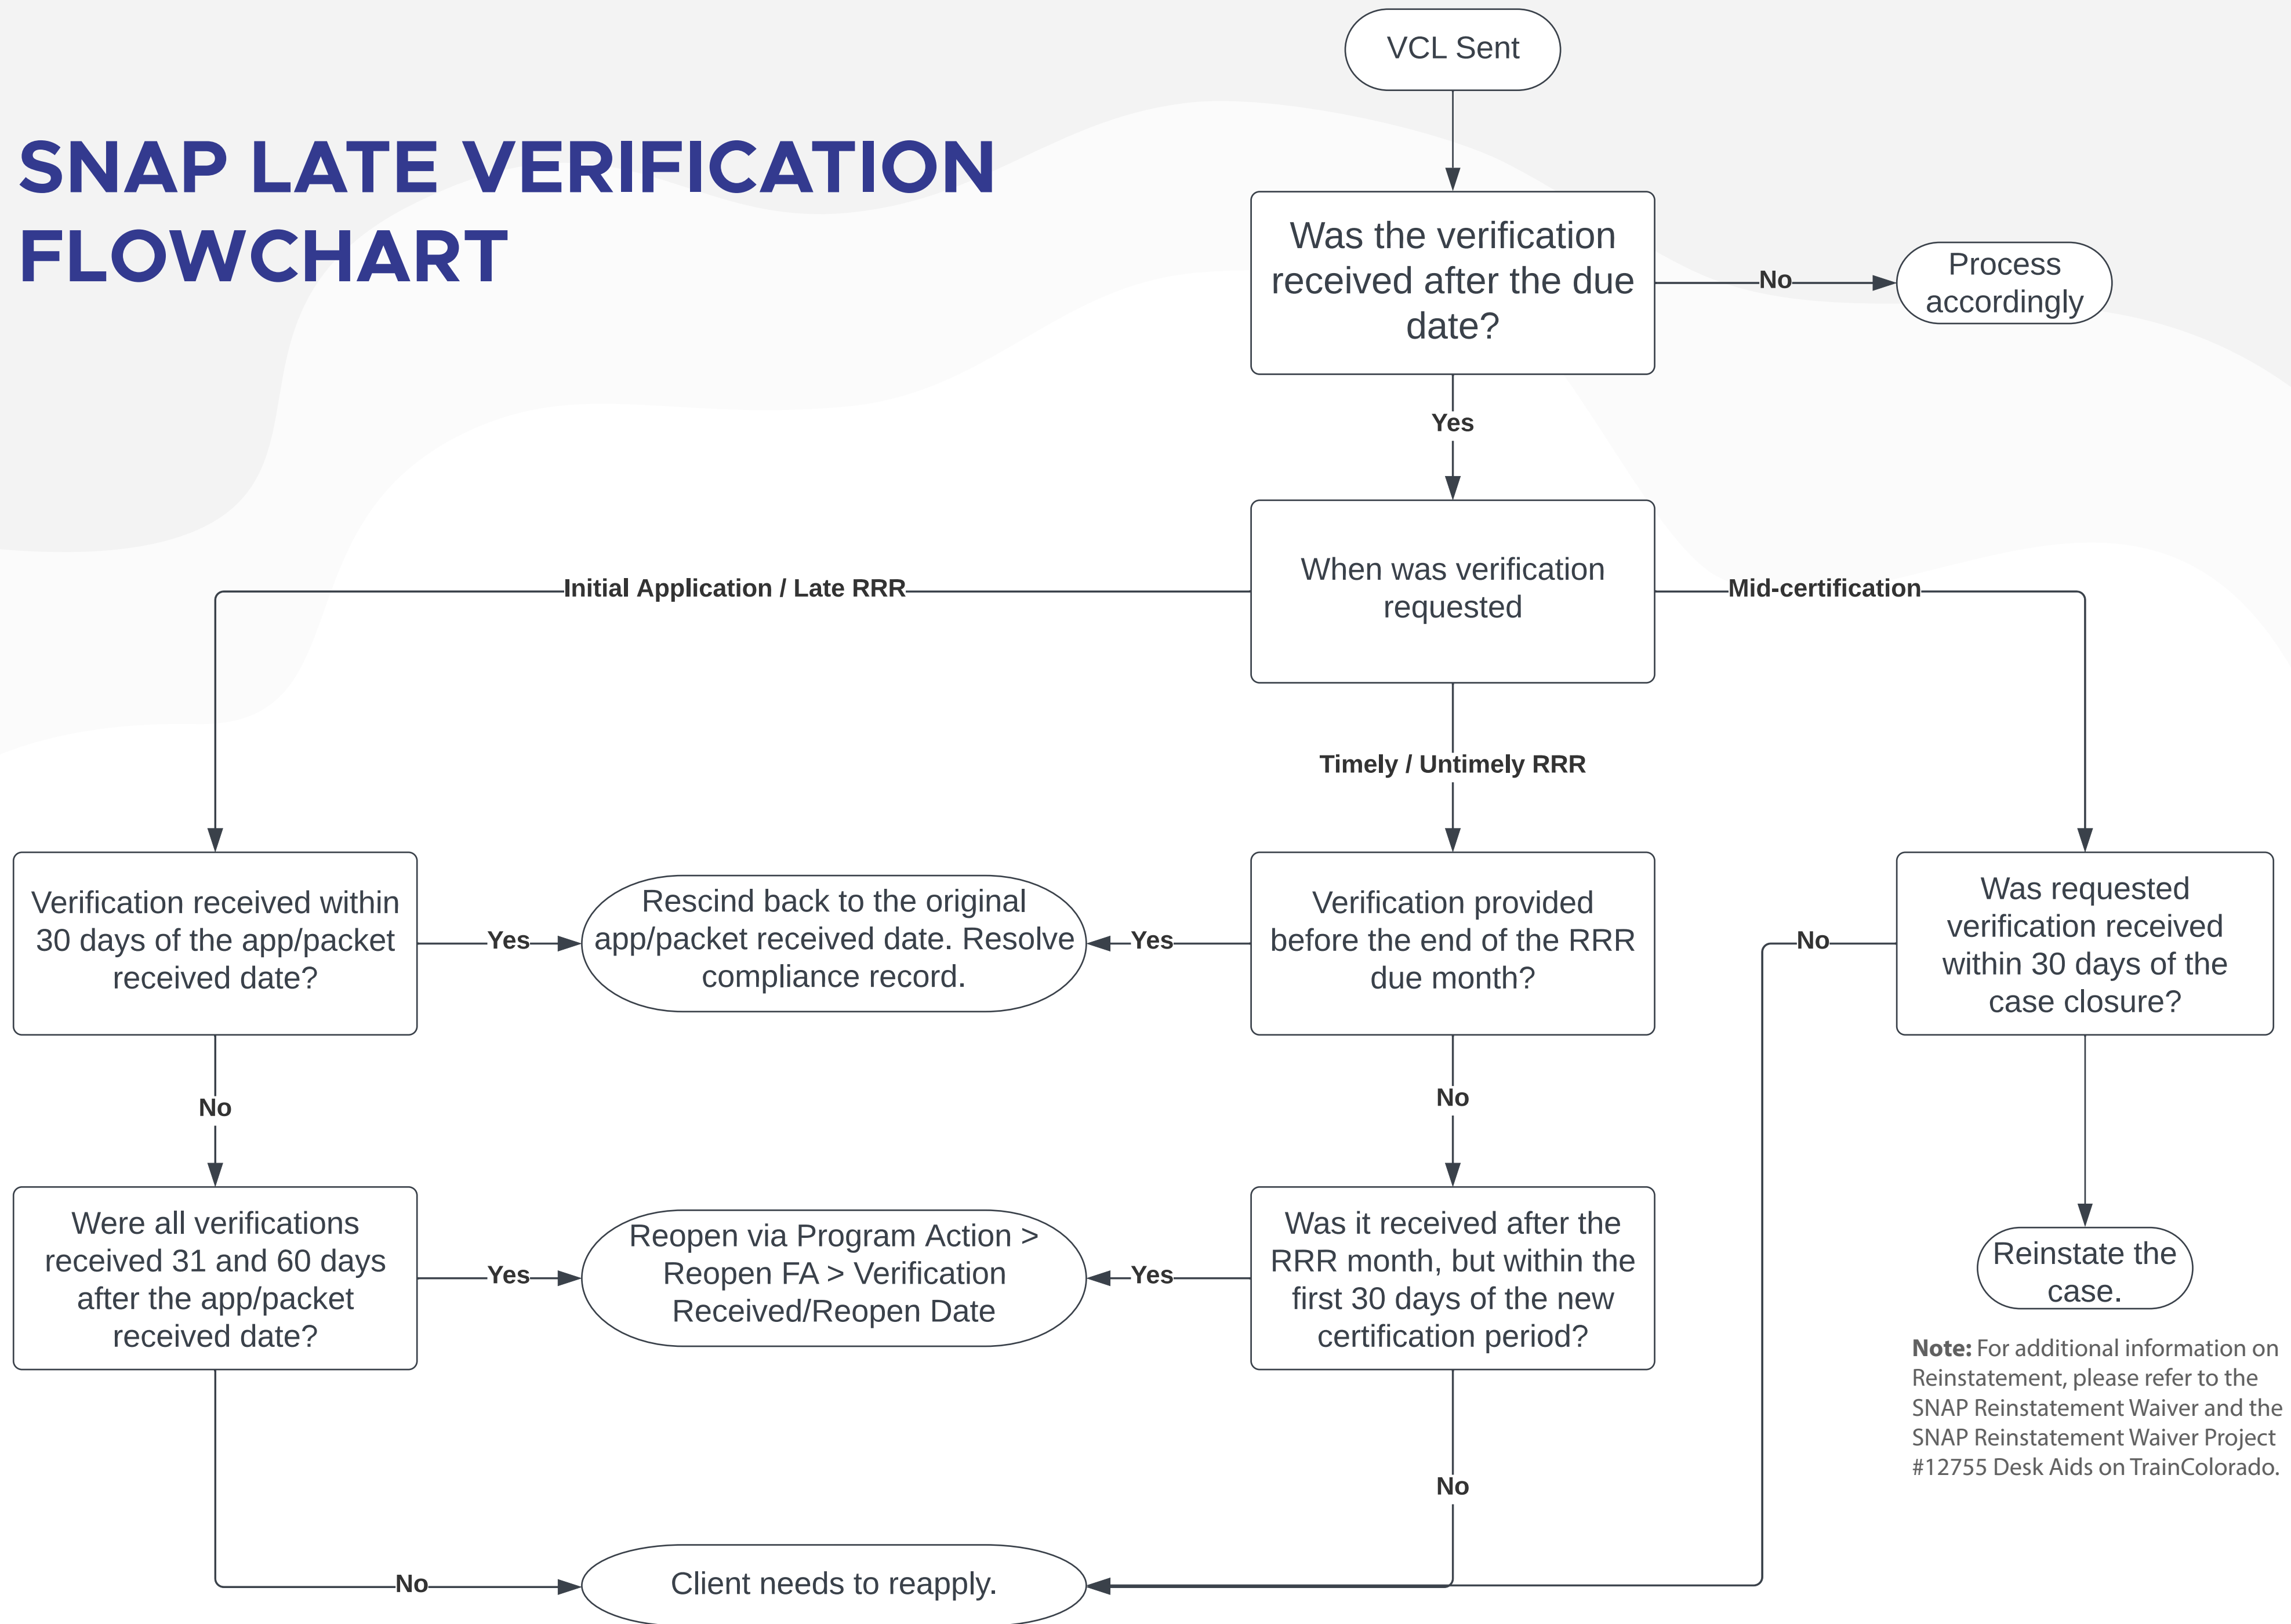

SNAP LATE VERIFICATION FLOWCHART

Note: For additional information on Reinstatement, please refer to the SNAP Reinstatement Waiver and the SNAP Reinstatement Waiver Project #12755 Desk Aids on TrainColorado.